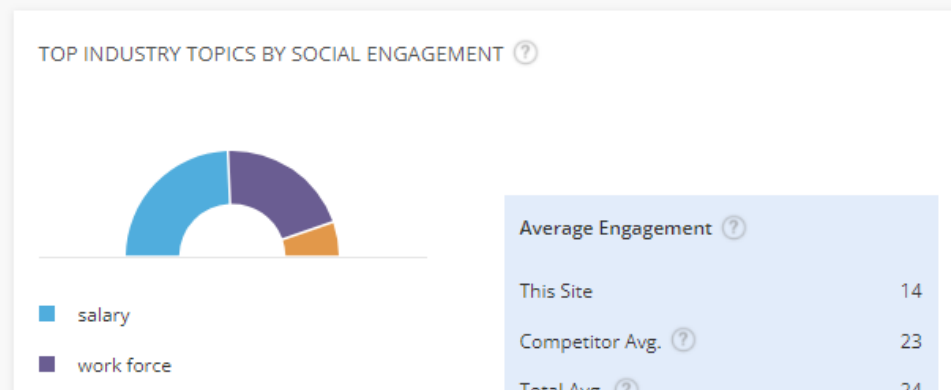

### SIMILAR SITES BY AUDIENCE OVERLAP <sup>?</sup>

Similar sites	Overlap score <sup>?</sup>
indeed.com	63.0
ziprecruiter.com	31.3
payscale.com	27.5
linkedin.com	27.1

[Audience Report >](#)