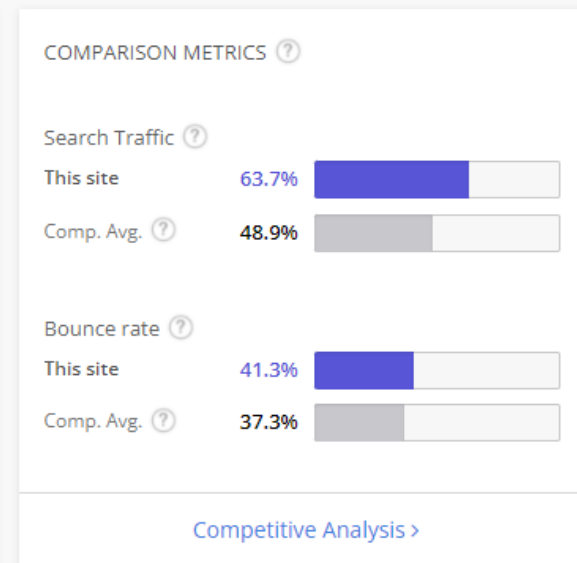

### SIMILAR SITES BY AUDIENCE OVERLAP <sup>?</sup>

Similar sites	Overlap score <sup>?</sup>
indeed.com	63.0
ziprecruiter.com	31.3
payscale.com	27.5
linkedin.com	27.1

[Audience Report >](#)